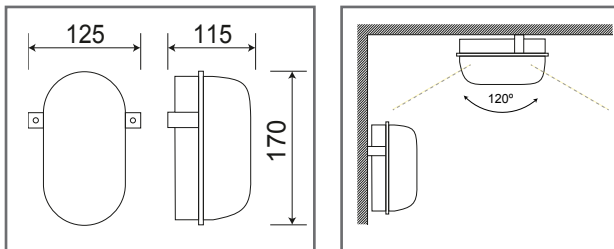

LED Lights VersiLED

Wall and ceiling lamp

wteed
www.wteed.com

color measured*
Couleur mesurée

For basements,
garages, aisle
lighting, lockers,
storage rooms and
more

Bottom part: plastic (PP)
Top cover: glass and metal cage
High power factor (cos φ)

Type	WTD-BL-9	WTD-BL-9vS
Power [W]	9	
Number LEDs	108	
Luminous flux [lm]	700	
connection clamp	SLK 3 – screwless	
EAN	9120054360019	9120054360057

* The colour of each lamp is measured with TEED-Col instrument (3800-4200K)
Reorder with same bin-number