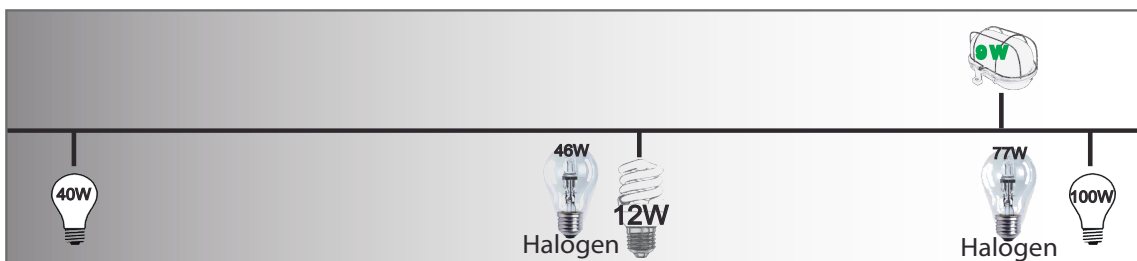

LED Lights VersiLED

Wall and ceiling lamp

wteed
www.wteed.com

color measured*
Couleur mesurée

For basements,
garages, aisle
lighting, lockers,
storage rooms and
more

Bottom part: plastic (PP)
Top cover: glass and metal cage
High power factor (cos φ)

Type	WTD-BL-9	WTD-BL-9vS
Power [W]	9	
Number LEDs	108	
Luminous flux [lm]	700	
connection clamp	SLK 3 – screwless	
EAN	9120054360019	9120054360057

* The colour of each lamp is measured with TEED-Col instrument (3800-4200K)
Reorder with same bin-number